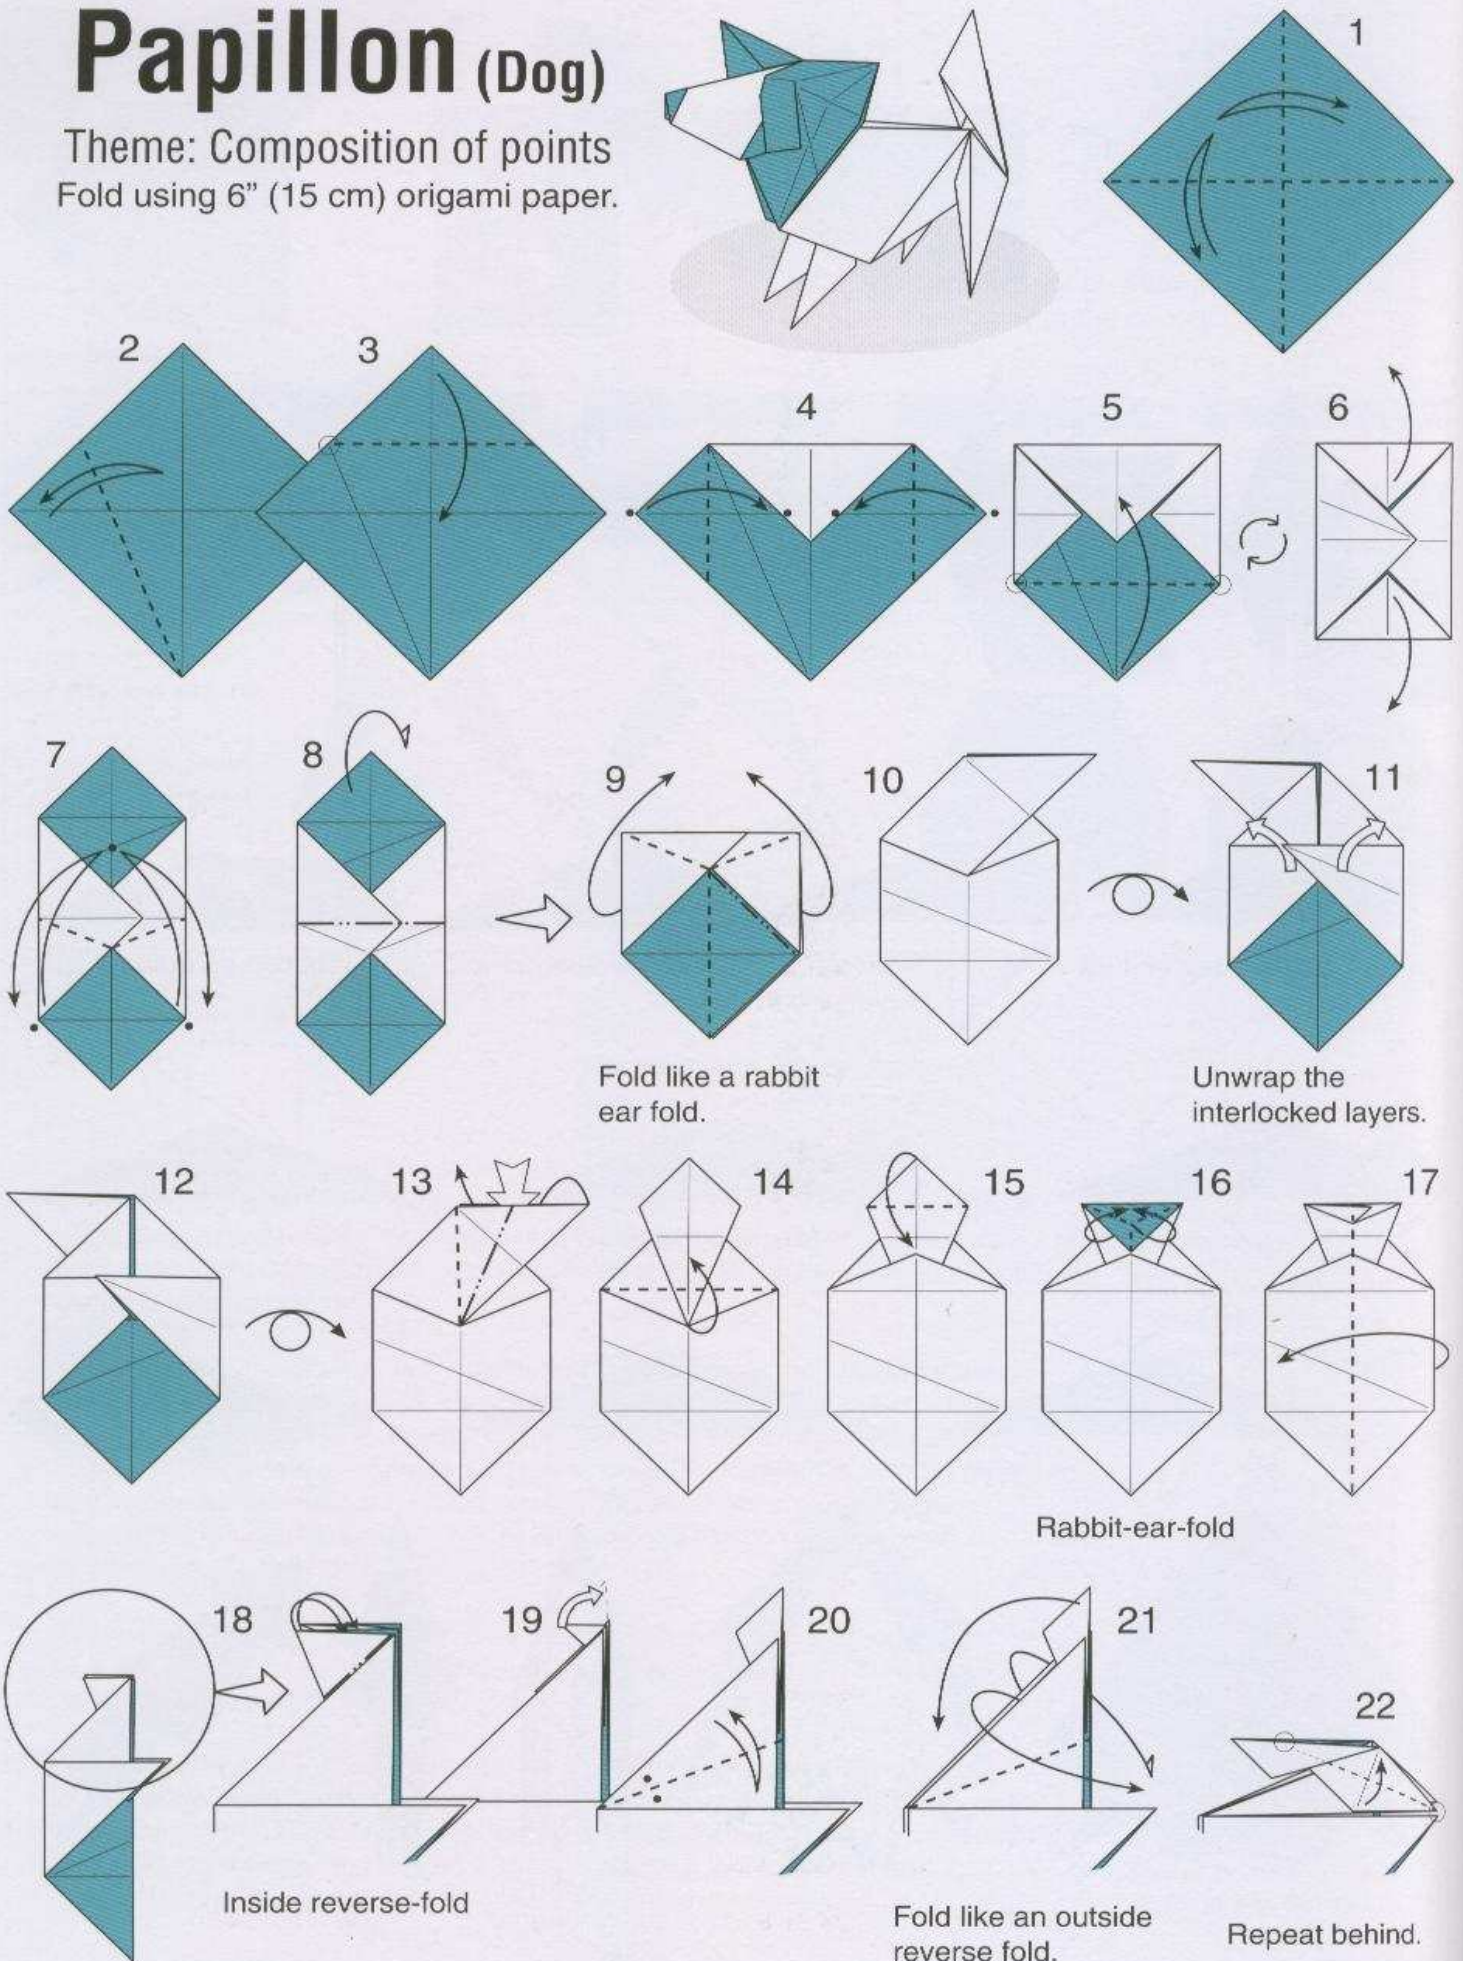

Papillon (Dog)

Theme: Composition of points
 Fold using 6" (15 cm) origami paper.

Composition of points

The composition of this *Papillon* is very similar to that of *Wild Boar* in **Simple models**. They are different only in the position of the ears and the nose. So, this means, you can design other quadruped animals by modifying *Wild Boar* or *Papillon*. In fact, I designed other breeds of dogs and other animals like a cat from their variations.