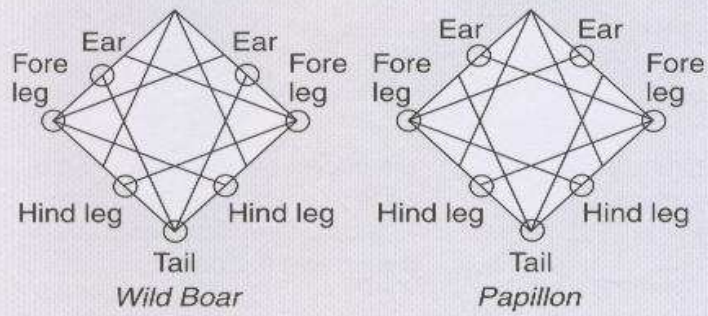

Papillon (Dog)

Theme: Composition of points
 Fold using 6" (15 cm) origami paper.

Composition of points

The composition of this *Papillon* is very similar to that of *Wild Boar* in **Simple models**. They are different only in the position of the ears and the nose. So, this means, you can design other quadruped animals by modifying *Wild Boar* or *Papillon*. In fact, I designed other breeds of dogs and other animals like a cat from their variations.