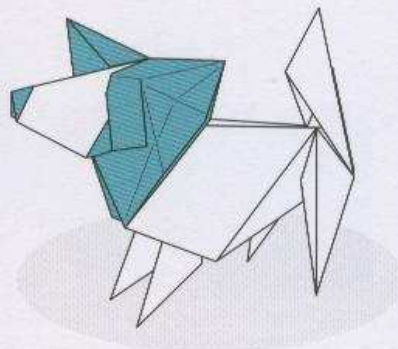

Papillon (Dog)

Theme: Composition of points
 Fold using 6" (15 cm) origami paper.

Composition of points

The composition of this *Papillon* is very similar to that of *Wild Boar* in **Simple models**. They are different only in the position of the ears and the nose. So, this means, you can design other quadruped animals by modifying *Wild Boar* or *Papillon*. In fact, I designed other breeds of dogs and other animals like a cat from their variations.