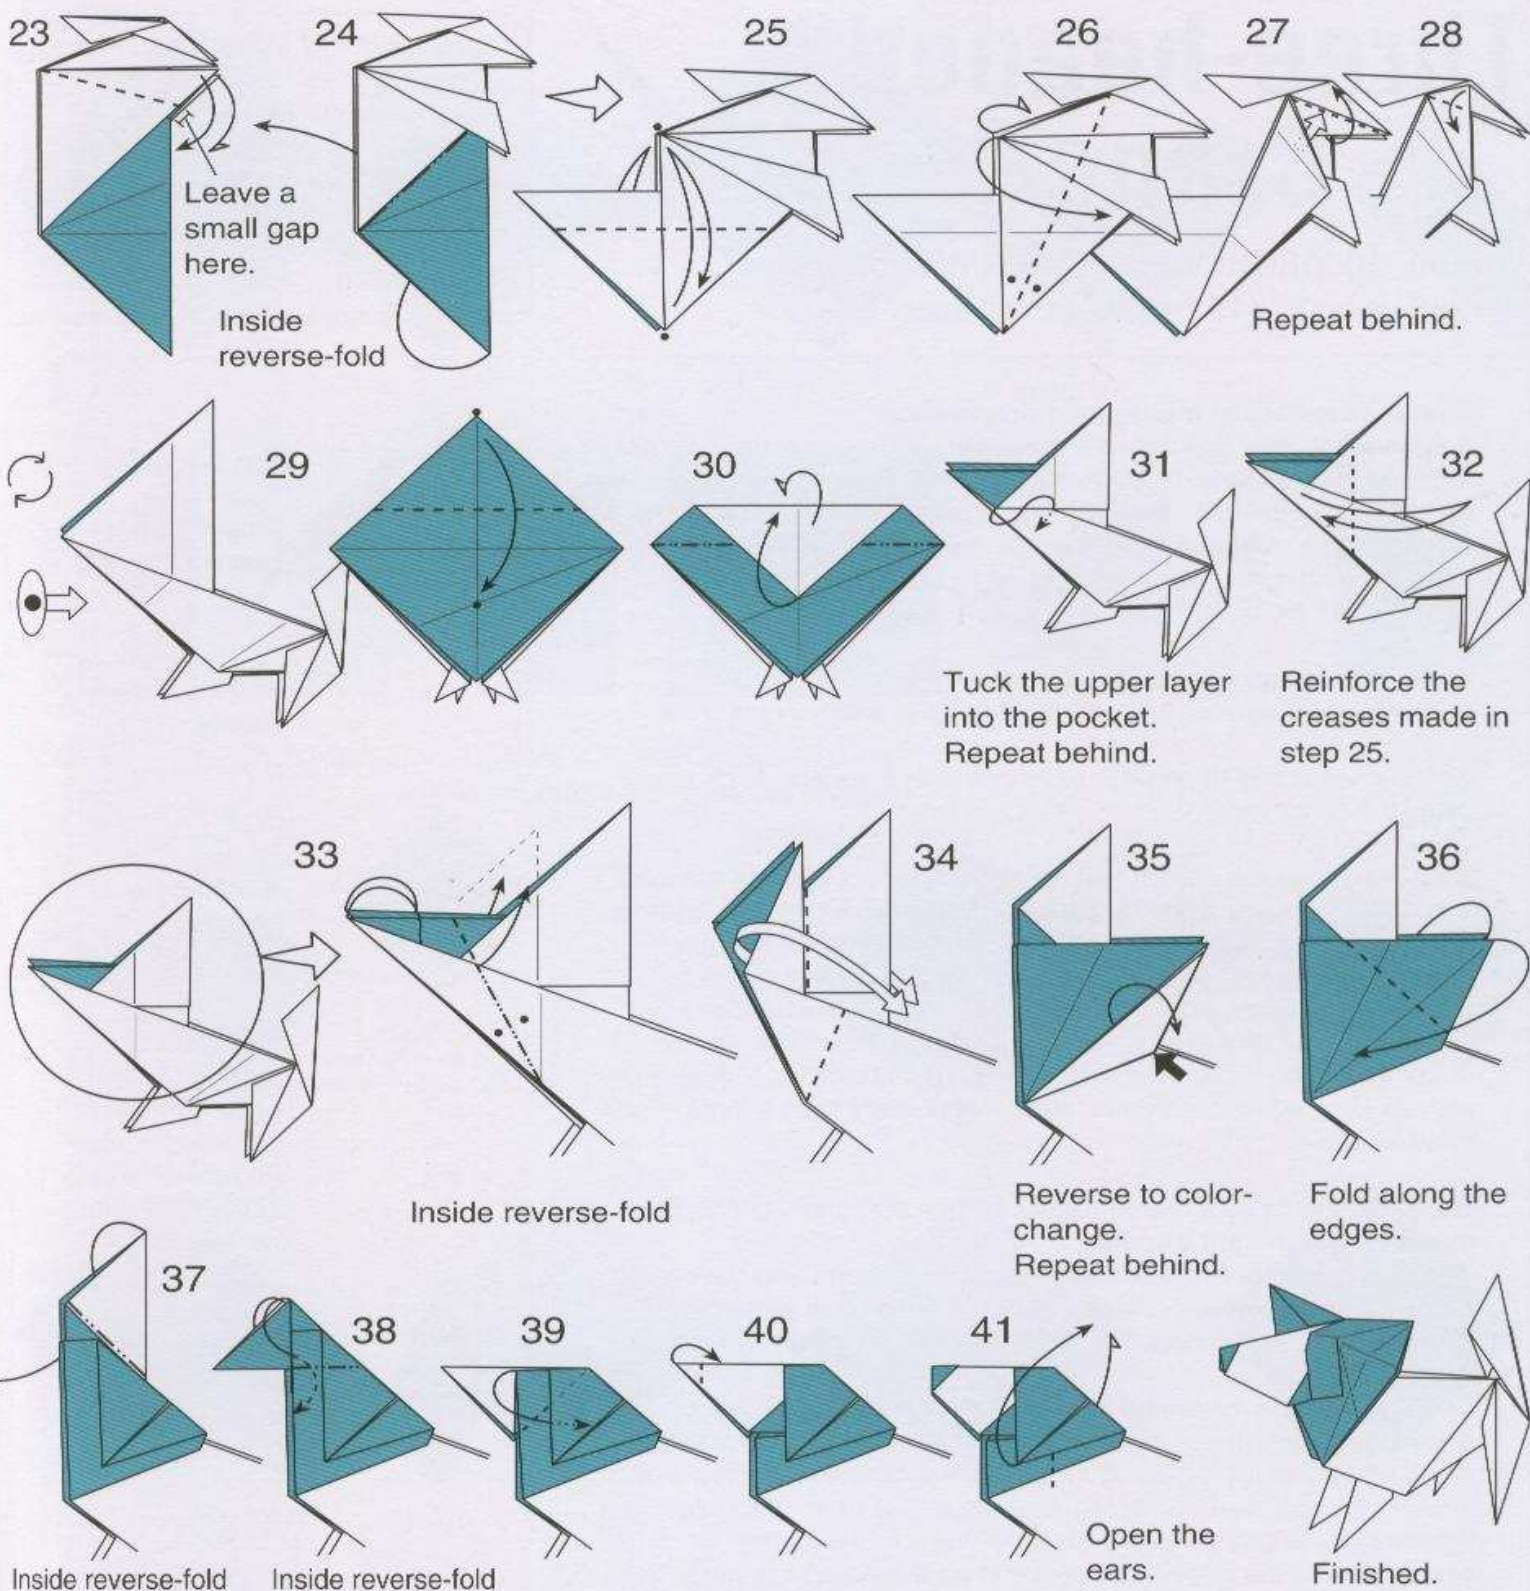

Papillon (Dog)

Theme: Composition of points
 Fold using 6" (15 cm) origami paper.

Composition of points

The composition of this *Papillon* is very similar to that of *Wild Boar* in **Simple models**. They are different only in the position of the ears and the nose. So, this means, you can design other quadruped animals by modifying *Wild Boar* or *Papillon*. In fact, I designed other breeds of dogs and other animals like a cat from their variations.